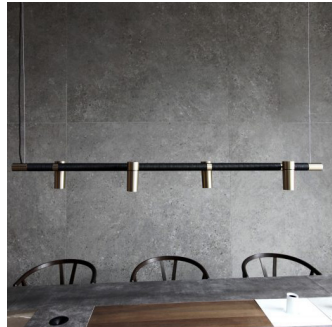

lumentruss.com

ONEA

STORM MEDIUM SHORT 25

STORM MEDIUM LONG 25

STORM MEDIUM SUN

X-TENDABLE

oneA STORM SYSTEM® is developed with a desire to create the finest and most beautiful surfaces within architecture. oneA STORM SYSTEM® is a collection of products, distinguished by being as minimalistic as possible. The entire collection is carefully designed to flush the surface of any ceiling or wall, and will appear with an absolute minimum of tolerance and visibility.