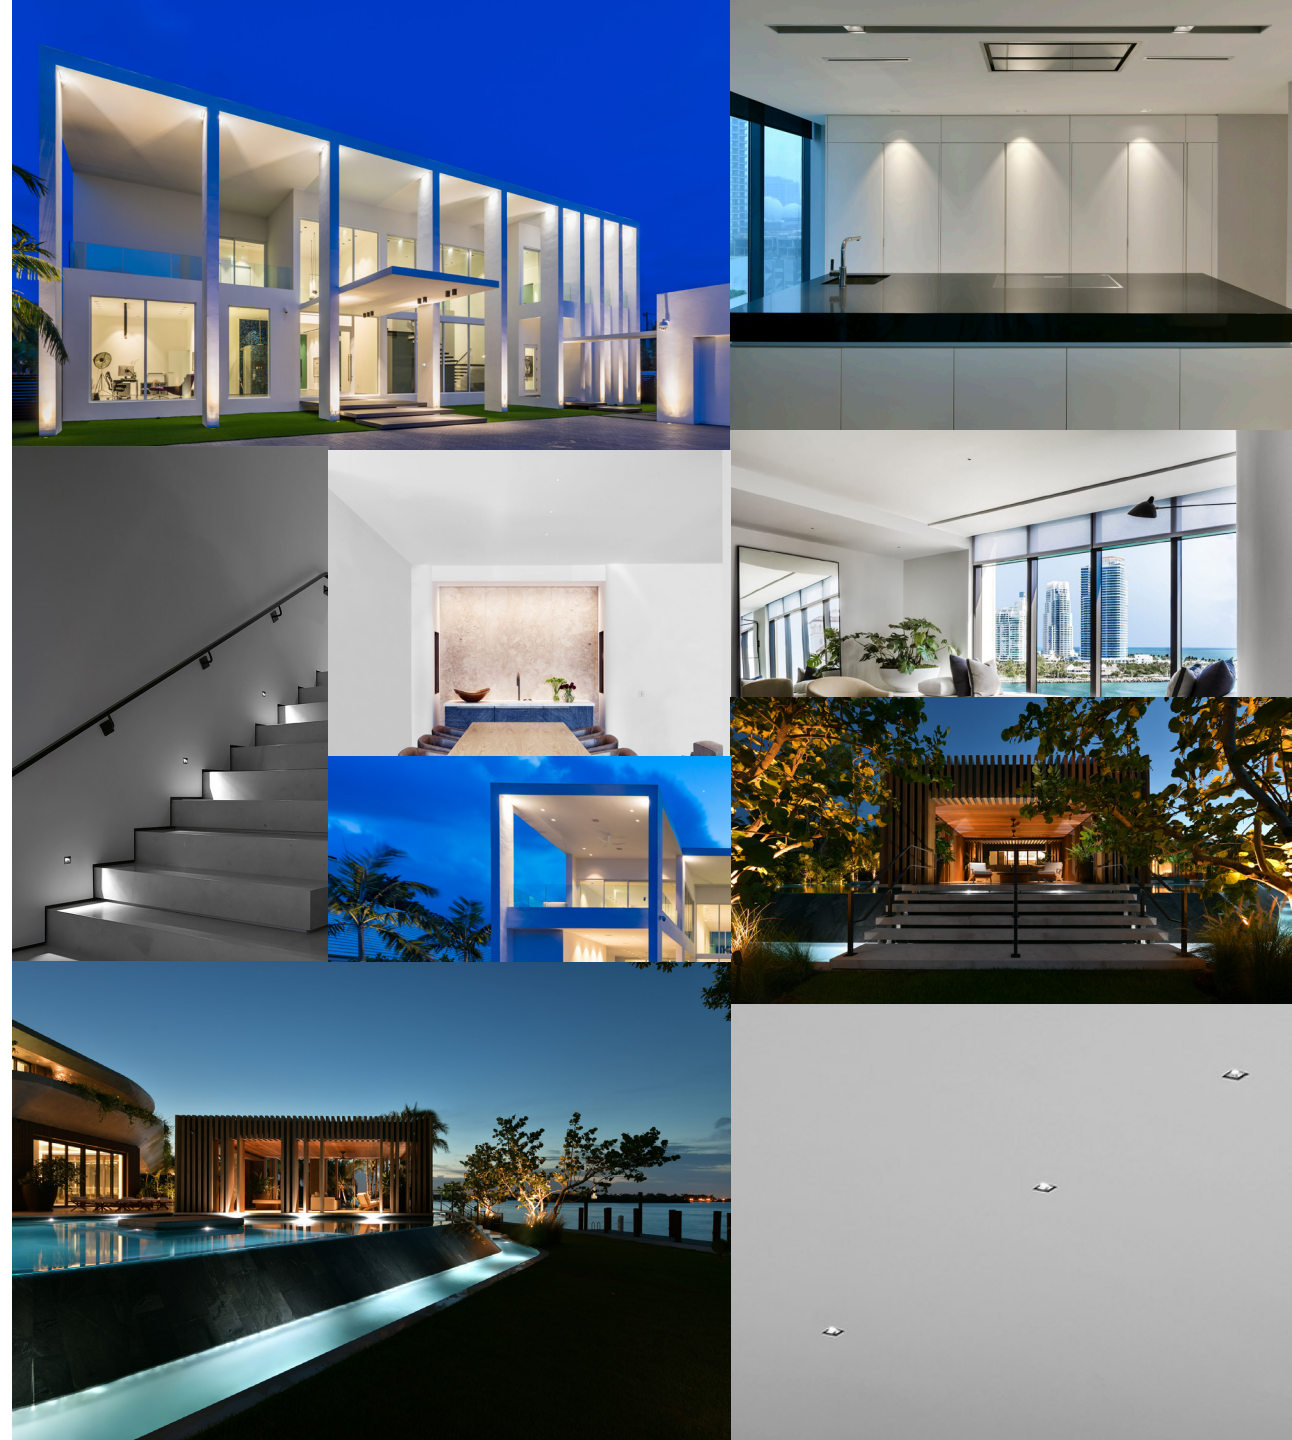

APURE

In every project there is an unspoken language and harmony that must exist between the spaces and the fixtures that occupy them. Apure Architectural Lighting was born of the necessity to bridge the gap between functionality and form without interrupting this language and the overall design intent of the space. With over three decades of lighting design experience, Apure was founded in 2013 to identify and develop innovative and state of the art lighting solutions without sacrificing aesthetics.

apurelighting.com