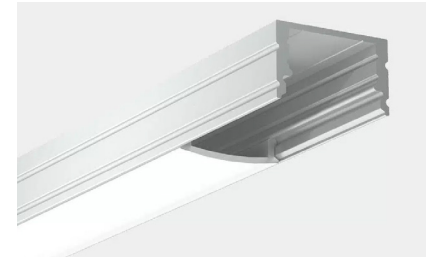

loupi-lighting.fr/en/

LUMENTRUSS

1200

4400

8920
KNIFE EDGE

Proudly made in North America. LumenTruss makes sure to work with the best tools on the market along with the best technicians to operate the machines.