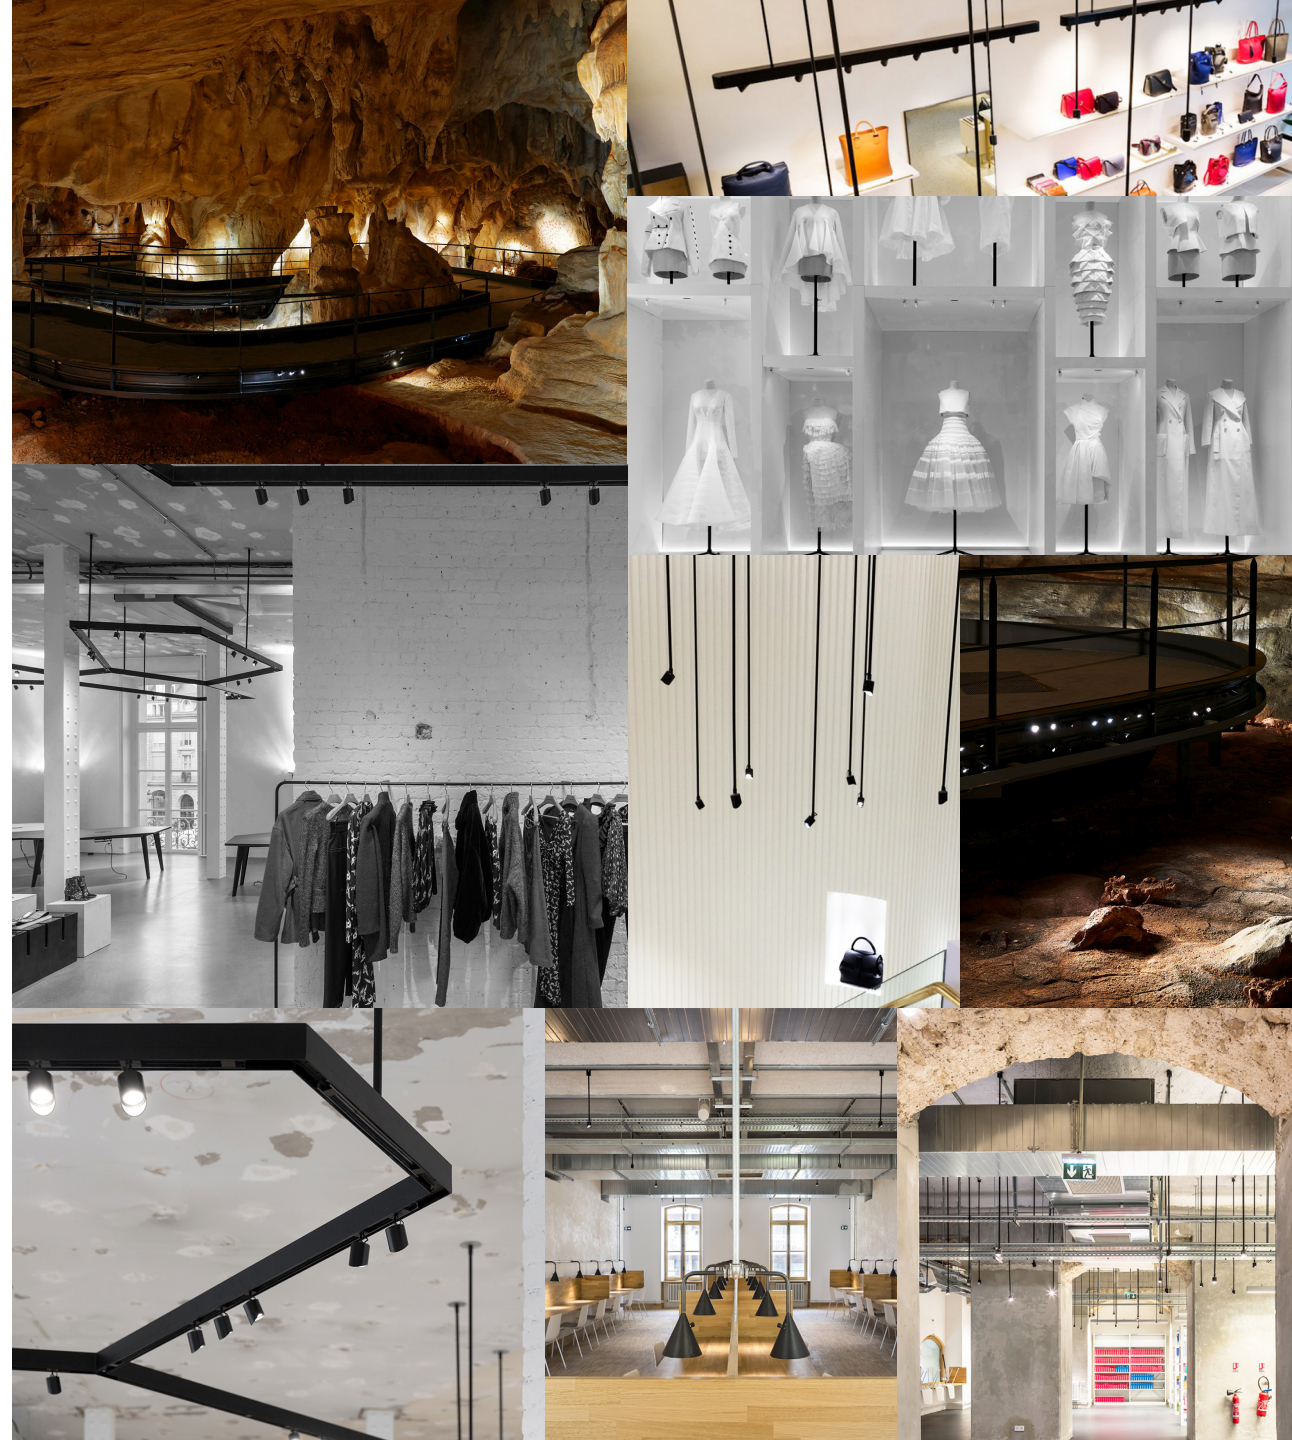

LOUPI

In 1976 Fabien Poutignat, Entrepreneur, received a medal for his model of "Bijou Electronics", which would evolve in electronic pin in 1977. It was the beginning of the adventure of the famous Pin's made in LOUPI, and a history of 40 years with the LED, in all its forms and all its applications: Embedded electronic systems for POS marketing in the 90s and then, in 2001, LED lighting design and production, through its dedicated branch LOUPI Lighting Systems. Today LOUPI and his teams are ready to support and amplify the planned growth of the LED, which is becoming the light source of the future: more sustainable, less energy, more powerful and more flexible, it even becomes a new Internet transport vector. Loupi, strengthened by 40 years of research, development and integration, taking an active part in these advanced techniques, and applied to the service of its customers.

loupi-lighting.fr/en/