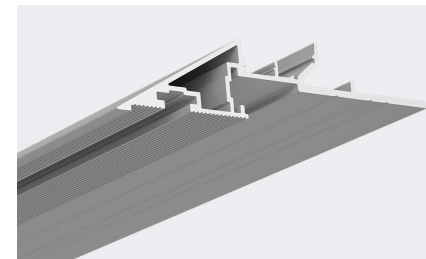

8920
KNIFE EDGE

Proudly made in North America. LumenTruss makes sure to work with the best tools on the market along with the best technicians to operate the machines.

lumentruss.com