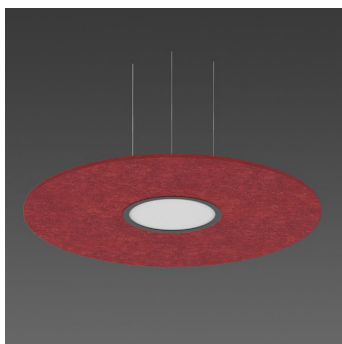

ACOUSTIC ALABAMA PENDANT

At BPM Lighting they have taken inspirational lighting as a requisite for making architectural lighting with the best qualities and design. After 56 years of experience, they have managed to develop the best production systems by combining the most cutting-edge technology with artisanal processes. BPM Lighting also has a strong presence in acoustics and acoustic lighting that both look fantastic in any space and perform to the highest of standards.

bpmlighting.us