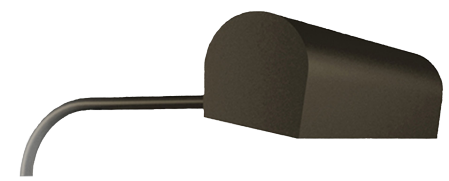

MINIATURE ACADEMY ART PICTURE LIGHT