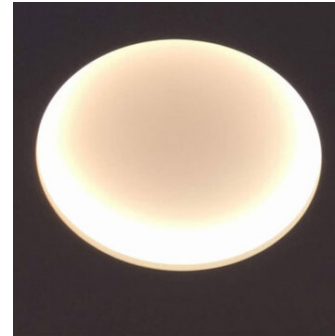

ATELIER SEDAP

ENCASTRE 596