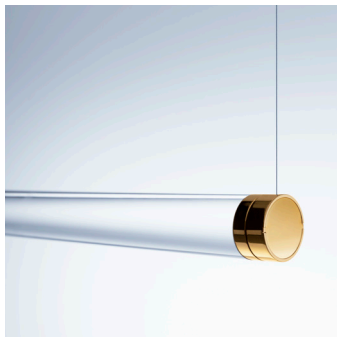

DAVIDE GROPPI

MAGIA

Davide Groppi creations come about through the need to give life to something necessary or significant. The things that inspire these ideas are works of art, ready-made-objects, magic, the desire to hand-make things, or simply the urge to play and have fun with light.

<https://www.davidegroppi.com/en-us>