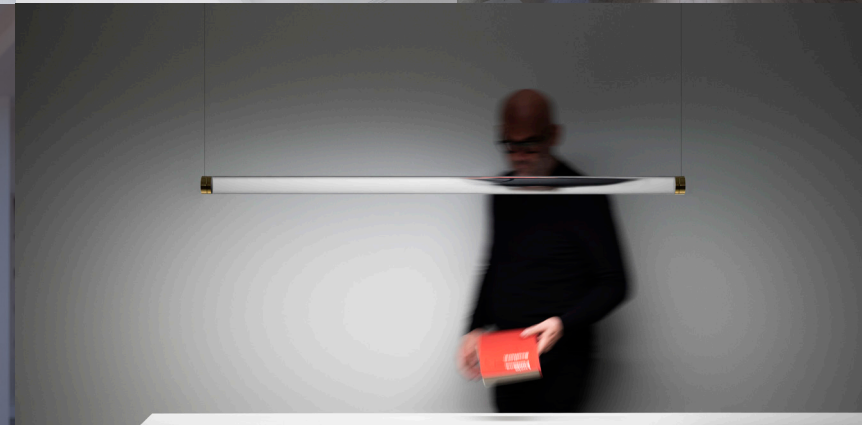

DAVIDE GROPPI

Davide Groppi creations come about through the need to give life to something necessary or significant. The things that inspire these ideas are works of art, ready-made-objects, magic, the desire to hand-make things, or simply the urge to play and have fun with light.

<https://www.davidegroppi.com/en-us>