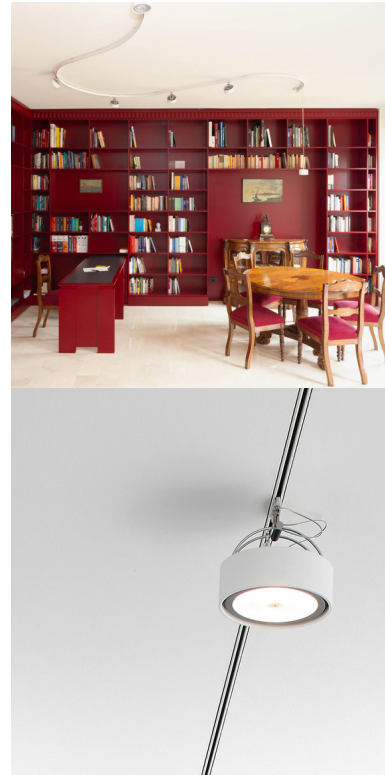

BUSCHFELD

LIGHTLIGHT SYSTEM