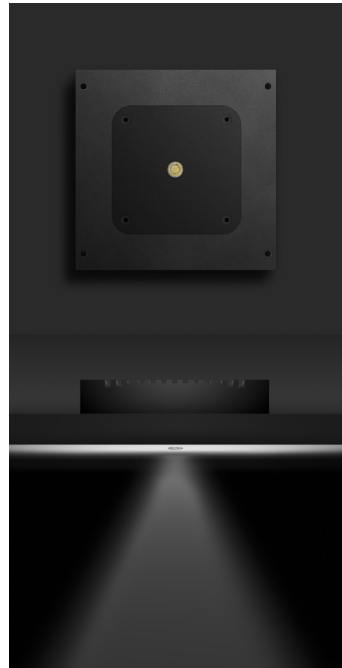

APURE

MINUS 1