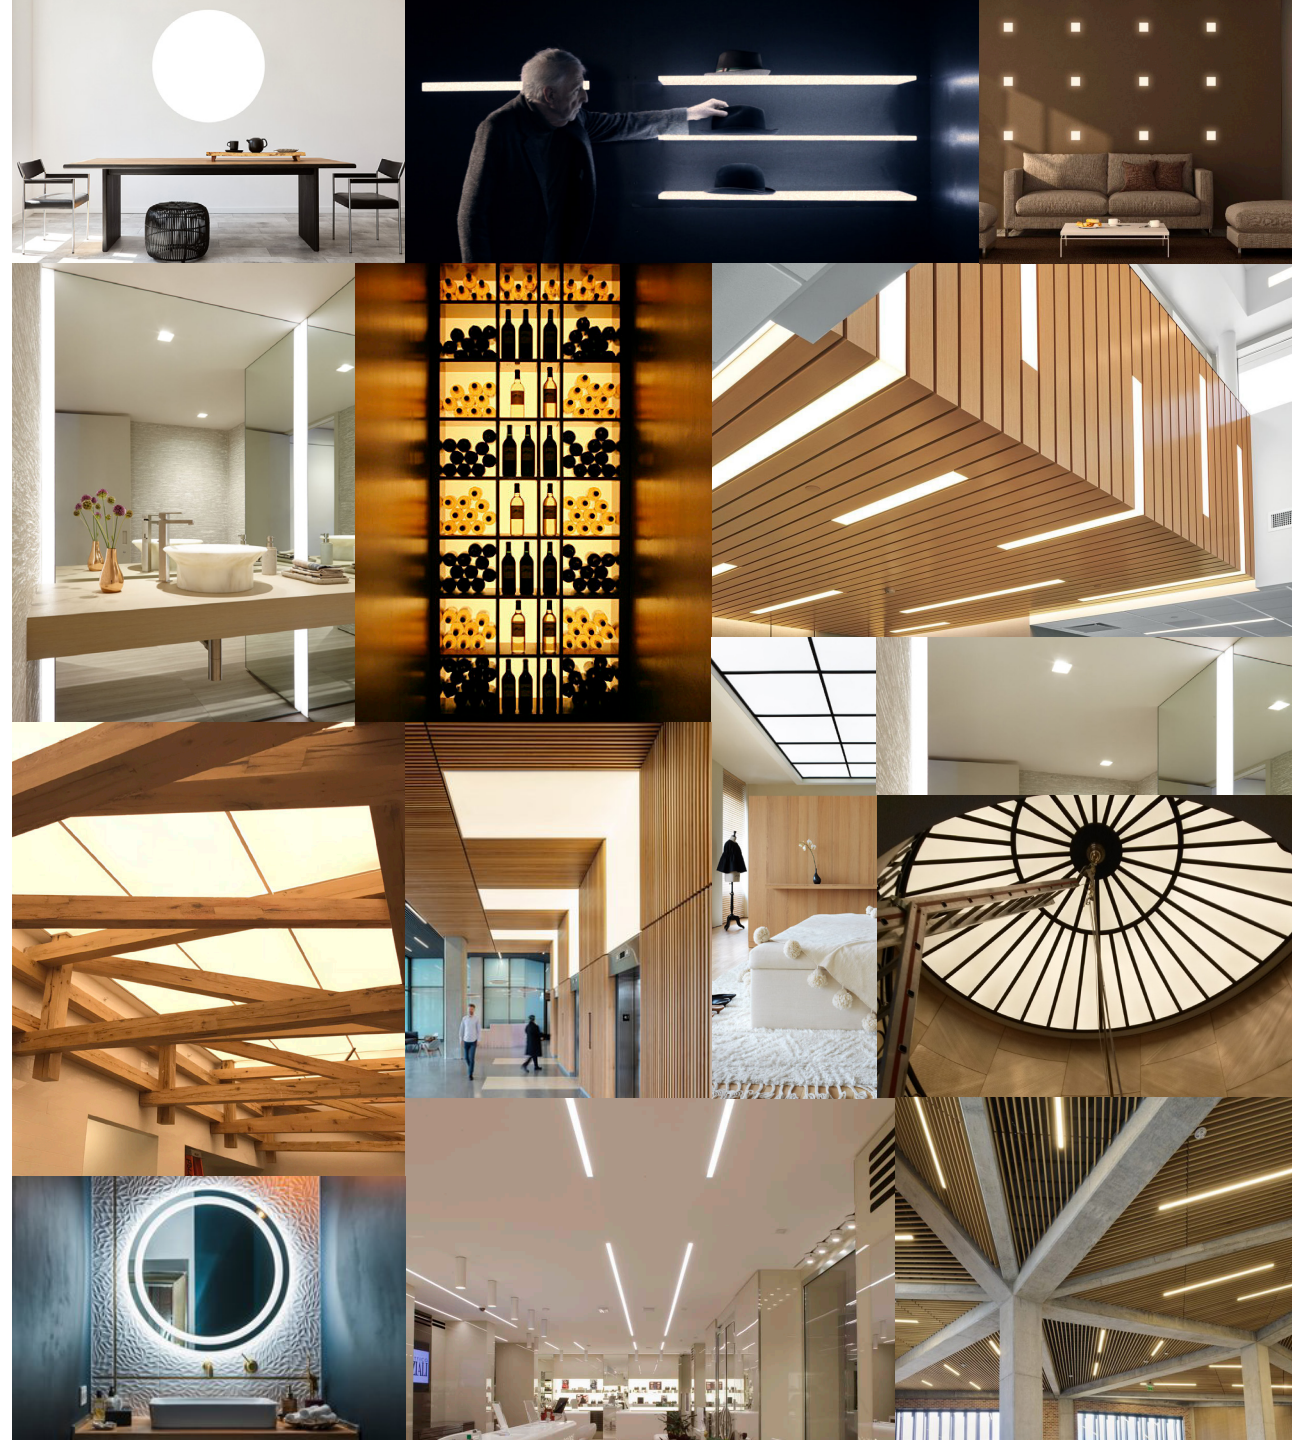

BACKLIGHT

Backlight, invented and produced by the company with the same name in Italy, is an innovative material, created to light space, an extraordinary solution able to adapt to any architecture.

backlightsrl.com