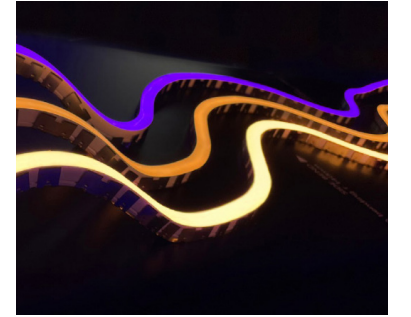

onea.dk

PROMOTECH

EVO 3

EVO 10

EVO COBRA

EVO OMNIA

Promotech is a dynamic operating entity in ultra-luxury sector for 20 years, highly specialized in integrated lighting. Light merges with ambient, furniture and design enhancing shapes, volumes and style. High quality of the projects and of applications performed since years, as well as the quality of the international customers with which we compare and the high level of the details we are looking for, have provided us the right know how, very important to face new challenges.