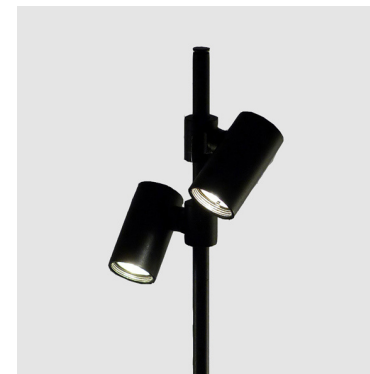

<https://www.davidegroppi.com/en-us>

LED NER

EDISON ST64 BULB

PERLE1

GAMMA PERLE

SCENO DELTA

LED NER SPECIALIZES IN HIGH PERFORMANCE LED FILAMENT LIGHT BULBS AND LED STRIPS.

led-ner.com/en/home/