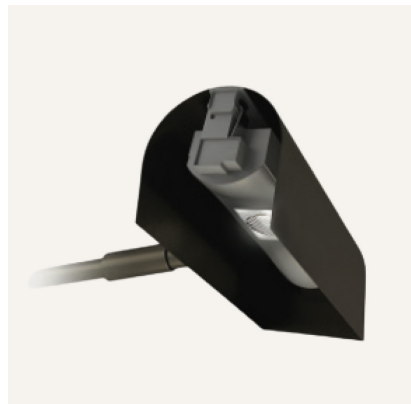

ACADEMY DEVELOPED BY VANILLA

ACADEMY ART PICTURE LIGHT