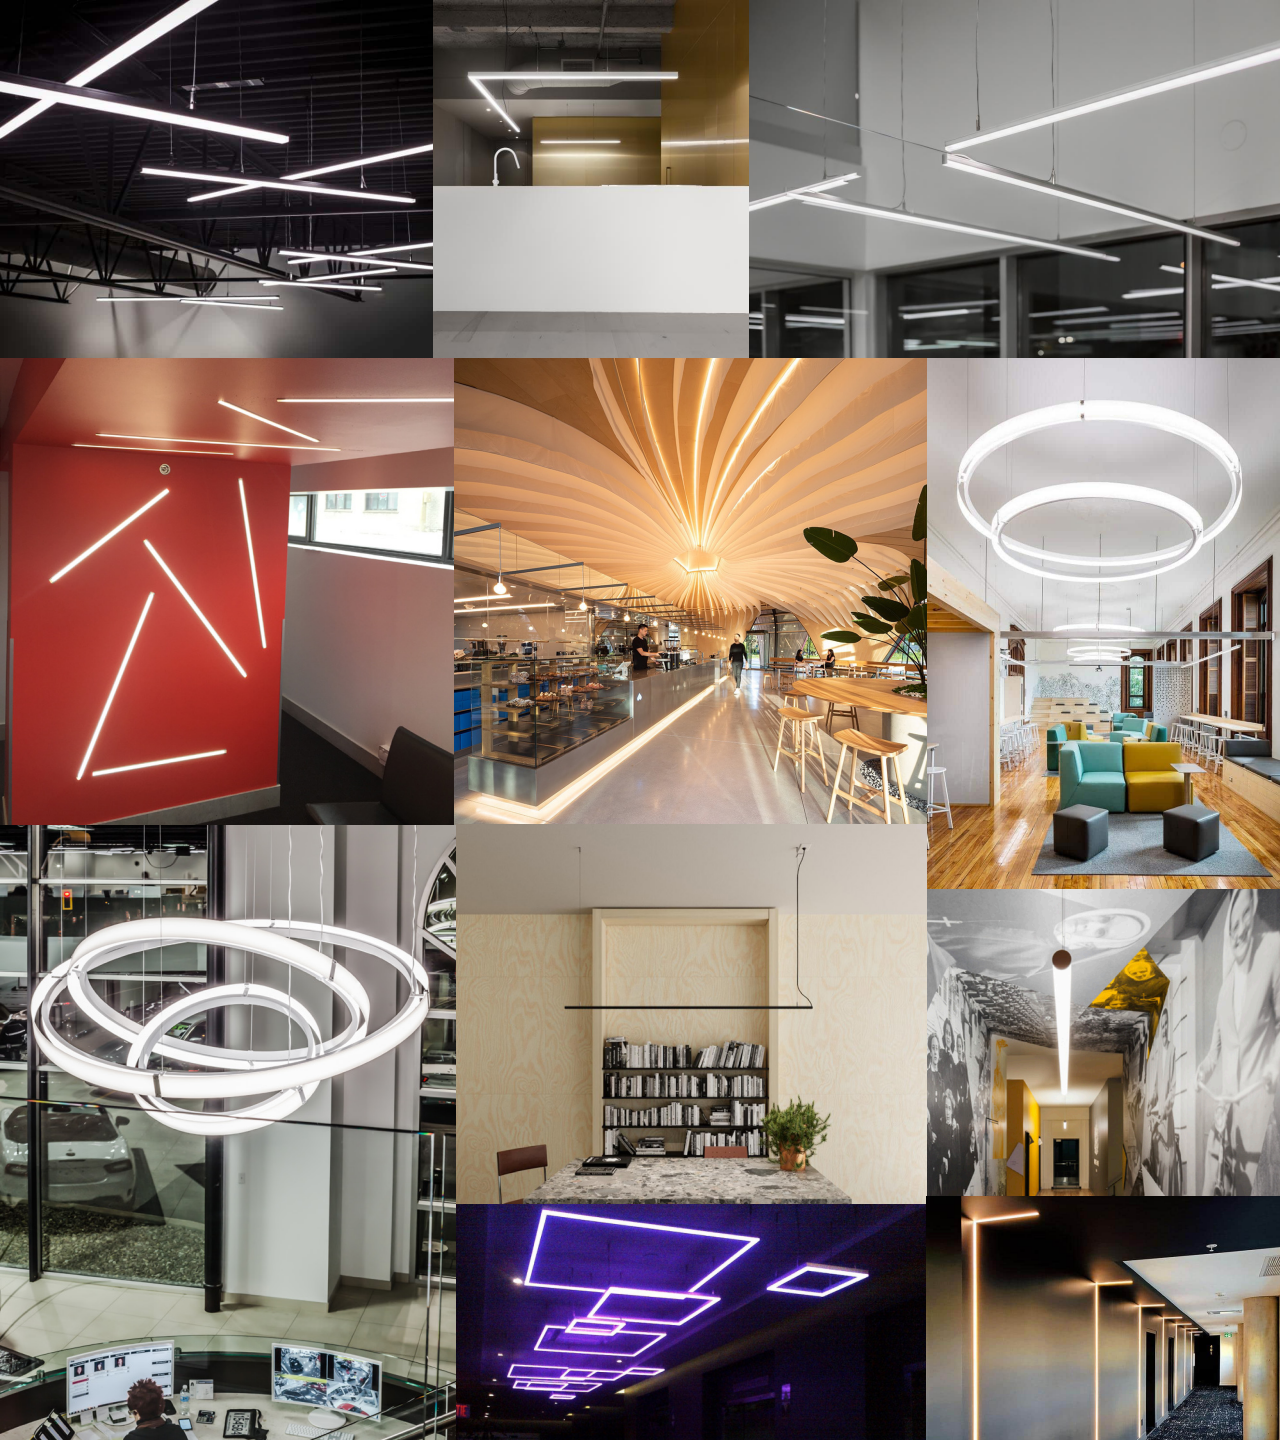

LUMENTRUSS

1200

4400

8920
KNIFE EDGE

Proudly made in North America. LumenTruss makes sure to work with the best tools on the market along with the best technicians to operate the machines.

lumentruss.com