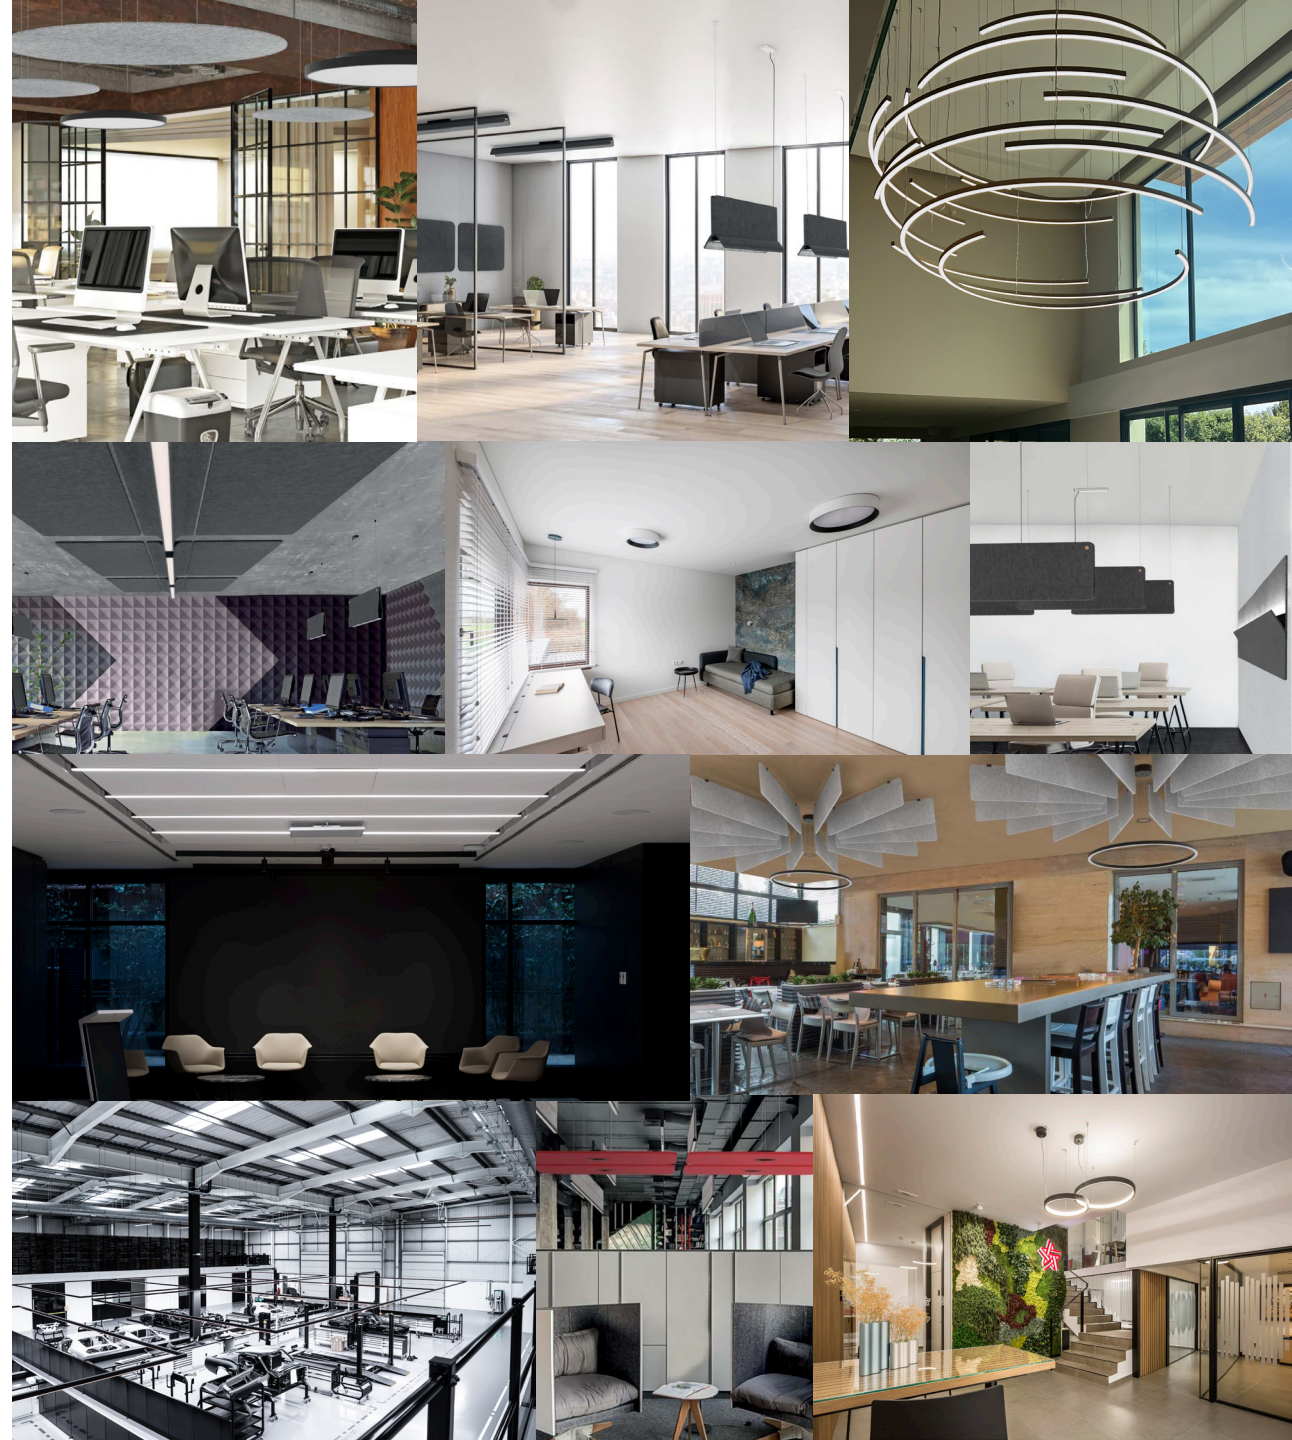

BPM LIGHTING

At BPM Lighting they have taken inspirational lighting as a requisite for making architectural lighting with the best qualities and design. After 56 years of experience, they have managed to develop the best production systems by combining the most cutting-edge technology with artisanal processes. BPM Lighting also has a strong presence in acoustics and acoustic lighting that both look fantastic in any space and perform to the highest of standards.

bpmlighting.us