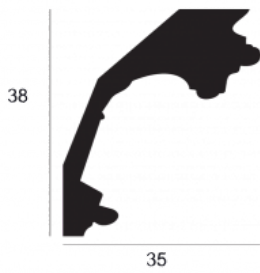

142 / PRESTIGE CORNICE

Large size PRESTIGE cornice in plaster, elements of 2.06m, style Louis XIV.

GALERIE